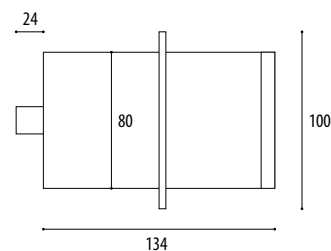

Article number	Lamps	Lumen	Light colour	Wattage	Current	Socket	Radation angle	Cable, installs	[V]

VERSIONS: ONLY UNDERWATER OPERATION

POW-LED

4.0083.00.11	3 POW-LED	915 lm	6000K cold white	total 9 W	CC 700 mA		30° medium	UW, 2x1,5 qmm	W33
4.0083.00.12	3 POW-LED	750 lm	3000K warm white	total 9 W	CC 700 mA		30° medium	UW, 2x1,5 qmm	W33
4.0083.00.13	3 POW-LED	855 lm	4500K neutral white	total 9 W	CC 700 mA		30° medium	UW, 2x1,5 qmm	
4.0083.00.39	3 POW-LED		RGB	all on 9 W	CC 700 mA		30° medium	Si, 6x0,5 qmm	

HALOGEN

4.0083.00.35	QR-CBC51	430	3000K	35W	12V-AC	GU5,3	36°	Si, 2x1,5 qmm	C33
4.0083.00.50	QR-CBC51	680	3000K	50W	12V-AC	GU5,3	36°	Si, 2x1,5 qmm	C43

VERSIONS: UNDER- AND OVERWATER OPERATION (ACCORDING TO PRIOR AGREEMENT)

POW-LED

4.0083.00.14	3 POW-LED		yellow	total 5 W	CC 350 mA		30° medium	UW, 2x1,5 qmm	
4.0083.00.15	3 POW-LED		red	total 5 W	CC 350 mA		30° medium	UW, 2x1,5 qmm	
4.0083.00.16	3 POW-LED		blue	total 5 W	CC 350 mA		30° medium	UW, 2x1,5 qmm	
4.0083.00.17	3 POW-LED		green	total 5 W	CC 350 mA		30° medium	UW, 2x1,5 qmm	
4.0083.00.19	3 POW-LED		RGB	all on 5 W	CC 350 mA		30° medium	Si, 6x0,5 qmm	

HALOGEN

4.0083.00.20	QR-CBC51	210	3000K	20W	12V-AC	GU5,3	36°	Si, 2x1,5 qmm	C22

INSTALLATION HOUSING

4.0084.00.00	Installation housing out of 316L stainless steel with 1.5m cable protection tube and terminating cable gland (M20 plastic)