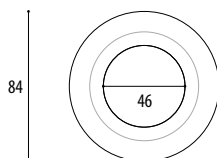

Article number	Lamps	Lumen	Light colour	Wattage	Current	Socket	Radation angle	Cable, installs	[V]

VERSIONS: ONLY UNDERWATER OPERATION

POW-LED

4.0083.00.11	3 POW-LED	915 lm	6000K cold white	total 9 W	CC 700 mA		30° medium	UW, 2x1,5 qmm	W33
4.0083.00.12	3 POW-LED	750 lm	3000K warm white	total 9 W	CC 700 mA		30° medium	UW, 2x1,5 qmm	W33
4.0083.00.13	3 POW-LED	855 lm	4500K neutral white	total 9 W	CC 700 mA		30° medium	UW, 2x1,5 qmm	
4.0083.00.39	3 POW-LED		RGB	all on 9 W	CC 700 mA		30° medium	Si, 6x0,5 qmm	

HALOGEN

4.0083.00.35	QR-CBC51	430	3000K	35W	12V-AC	GU5,3	36°	Si, 2x1,5 qmm	C33
4.0083.00.50	QR-CBC51	680	3000K	50W	12V-AC	GU5,3	36°	Si, 2x1,5 qmm	C43

VERSIONS: UNDER- AND OVERWATER OPERATION (ACCORDING TO PRIOR AGREEMENT)

POW-LED

4.0083.00.14	3 POW-LED		yellow	total 5 W	CC 350 mA		30° medium	UW, 2x1,5 qmm	
4.0083.00.15	3 POW-LED		red	total 5 W	CC 350 mA		30° medium	UW, 2x1,5 qmm	
4.0083.00.16	3 POW-LED		blue	total 5 W	CC 350 mA		30° medium	UW, 2x1,5 qmm	
4.0083.00.17	3 POW-LED		green	total 5 W	CC 350 mA		30° medium	UW, 2x1,5 qmm	
4.0083.00.19	3 POW-LED		RGB	all on 5 W	CC 350 mA		30° medium	Si, 6x0,5 qmm	

HALOGEN

4.0083.00.20	QR-CBC51	210	3000K	20W	12V-AC	GU5,3	36°	Si, 2x1,5 qmm	C22

INSTALLATION HOUSING

4.0084.00.00	Installation housing out of 316L stainless steel with 1.5m cable protection tube and terminating cable gland (M20 plastic)