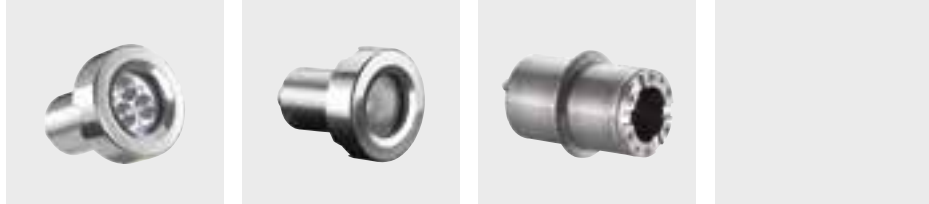

RECESSED SPOTLIGHT 4.0083

UNDERWATER

IP68

Installation housing

Article number	Lamps	Lumen	Light colour	Wattage	Current	Socket	Radation angle	Cable, installs	[V]
----------------	-------	-------	--------------	---------	---------	--------	----------------	-----------------	-----

VERSIONS: ONLY UNDERWATER OPERATION

POW-LED

4.0083.00.11	3 POW-LED	915 lm	6000K cold white	total 9 W	CC 700 mA		30° medium	UW, 2x1,5 qmm	W33
4.0083.00.12	3 POW-LED	750 lm	3000K warm white	total 9 W	CC 700 mA		30° medium	UW, 2x1,5 qmm	W33
4.0083.00.13	3 POW-LED	855 lm	4500K neutral white	total 9 W	CC 700 mA		30° medium	UW, 2x1,5 qmm	
4.0083.00.39	3 POW-LED		RGB	all on 9 W	CC 700 mA		30° medium	Si, 6x0,5 qmm	