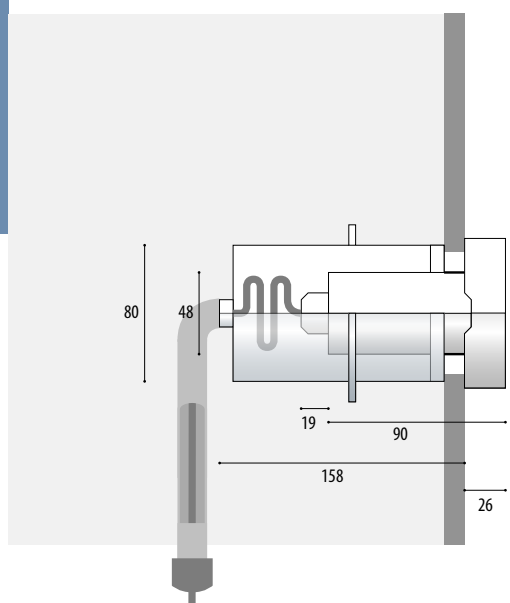

RECESSED SPOTLIGHT 4.0083

UNDERWATER

IP68

Installation housing

Article number	Lamps	Lumen	Light colour	Wattage	Current	Socket	Radation angle	Cable, installs	[V]
----------------	-------	-------	--------------	---------	---------	--------	----------------	-----------------	-----

VERSIONS: ONLY UNDERWATER OPERATION

POW-LED

4.0083.00.11	3 POW-LED	915 lm	6000K cold white	total 9 W	CC 700 mA		30° medium	UW, 2x1,5 qmm	W33
4.0083.00.12	3 POW-LED	750 lm	3000K warm white	total 9 W	CC 700 mA		30° medium	UW, 2x1,5 qmm	W33
4.0083.00.13	3 POW-LED	855 lm	4500K neutral white	total 9 W	CC 700 mA		30° medium	UW, 2x1,5 qmm	
4.0083.00.39	3 POW-LED		RGB	all on 9 W	CC 700 mA		30° medium	Si, 6x0,5 qmm	

POW-LED

4.0083.00.14	3 POW-LED		yellow	total 5 W	CC 350 mA		30° medium	UW, 2x1,5 qmm	
4.0083.00.15	3 POW-LED		red	total 5 W	CC 350 mA		30° medium	UW, 2x1,5 qmm	
4.0083.00.16	3 POW-LED		blue	total 5 W	CC 350 mA		30° medium	UW, 2x1,5 qmm	
4.0083.00.17	3 POW-LED		green	total 5 W	CC 350 mA		30° medium	UW, 2x1,5 qmm	
4.0083.00.19	3 POW-LED		RGB	all on 5 W	CC 350 mA		30° medium	Si, 6x0,5 qmm	